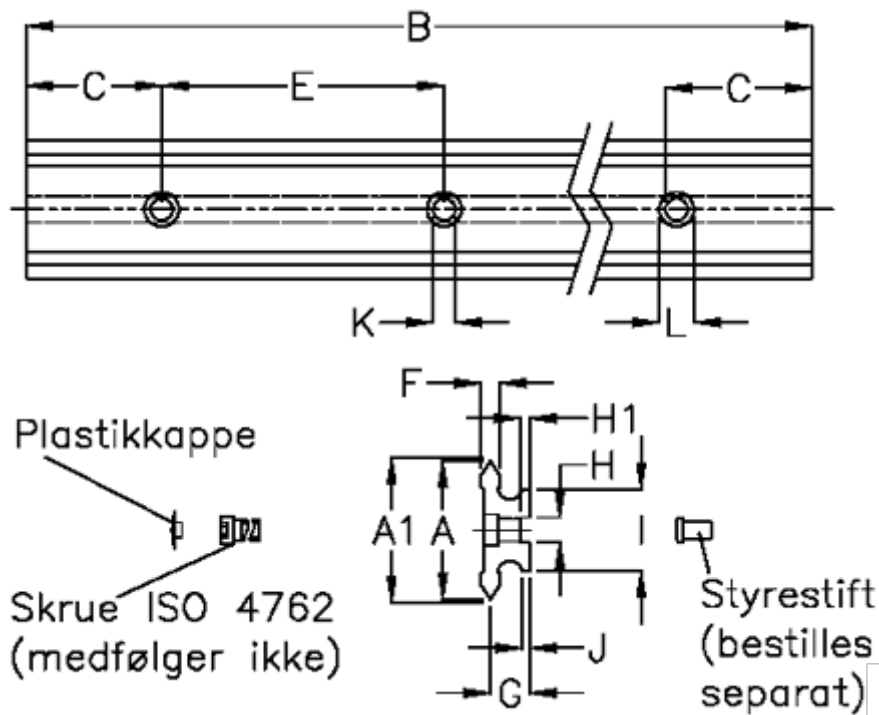

Article number: 0591041436
 Description: Hepco SL2 spacer slide
 SS NL 76-1436

Measures

A	= 76	G	= 19.5	Weight kg/1000 = 10000
A1	= 76.74	H	= 15	
B	= 1436	H1	= 5.0	
C	= 88.0	I	= 50.0	
E	= 180	J	= 5.0	
F	= 9.0	K	= 14.0	
For bearing	= 54	L	= 20 x 12	
For guide pin	= 10	M	= 1	